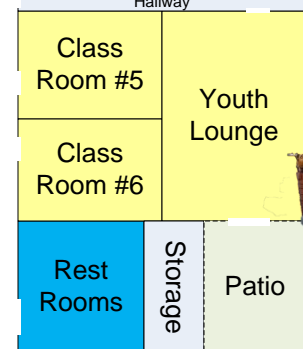

Main Parking Lot

Danmar Drive

Main Entrance

Sanctuary

NEW!! Pilgrim Center

Gravenstein Highway North (116)

February 12, 2013

ONE WAY 